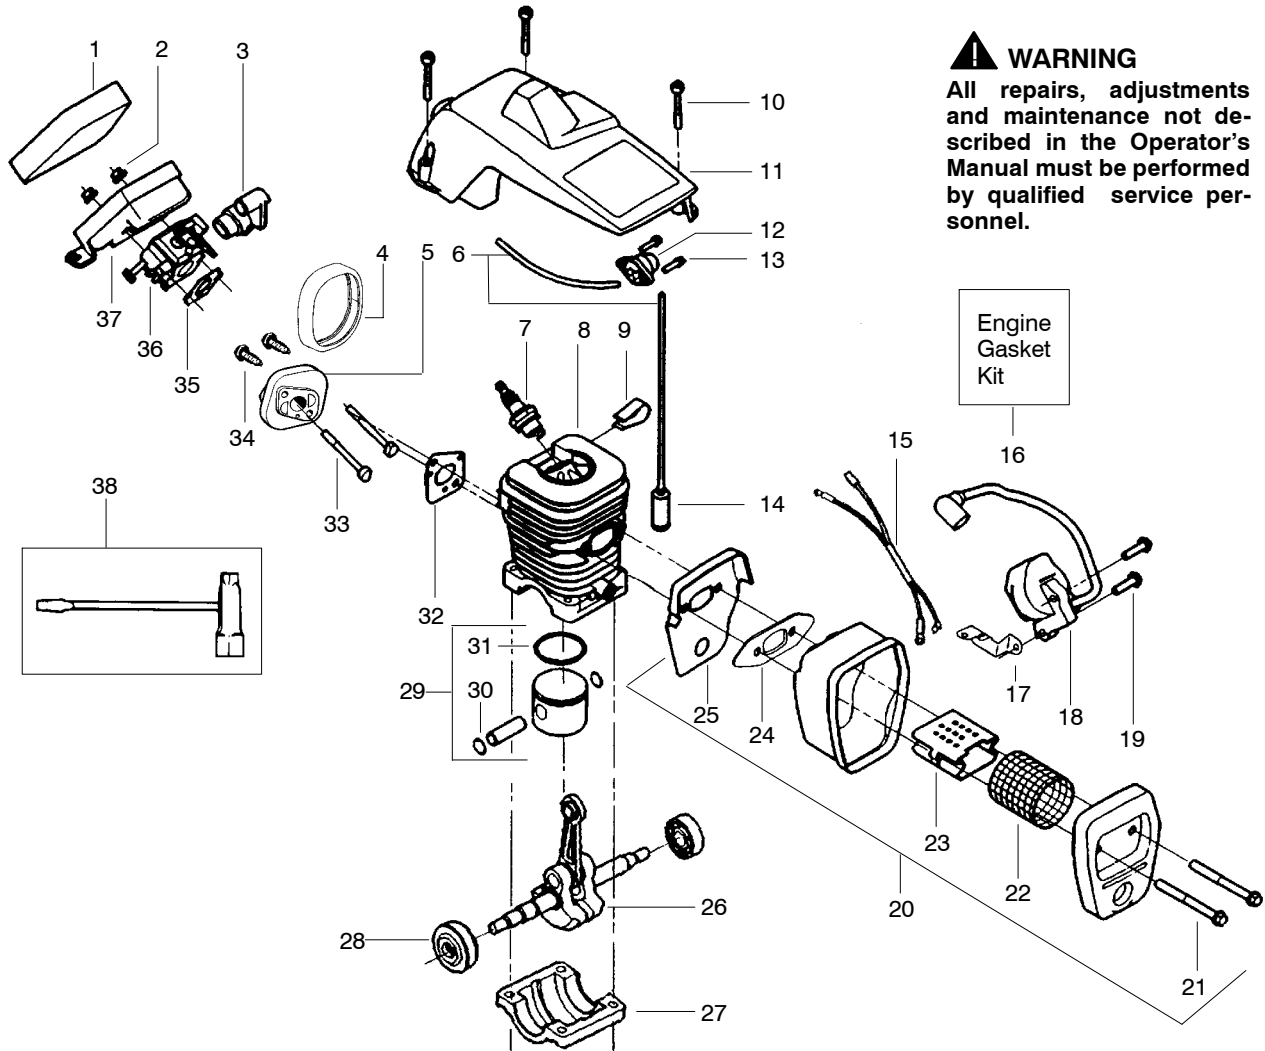

⚠ WARNING
All repairs, adjustments and maintenance not described in the Operator's Manual must be performed by qualified service personnel.

Ref.	Part No.	Description	Ref.	Part No.	Description	Ref.	Part No.	Description
1.	530037793	Foam - Air Filter	17.	530047442	Strap - Ground	32.	530069608	Gasket - Adapter (kit)
2.	530016101	Nut	18.	530039167	Module - Ignition	33.	530016187	Screw
3.	530035526	Grommet - Carb Adjust	19.	530015814	Screw	34.	530016386	Screw
4.	530054144	Seal - Carb Adapter	20.	530047207	Assy - Muffler (Incl. 21, 22, 23, 24, 25)	35.	530069608	Gasket - Carb. (kit)
5.	530049700	Adapter - Carb.	21.	530016132	Screw	36.	---	Kit - Carburetor
6.	530069247	Kit - Fuel Line (Small)	22.	530036103	Screen - Spark	✓	545081885	Walbro (WT-89) (Incl. Grommet)
7.	952030150	Spark Plug (RCJ-7Y)	23.	530037813	Diffuser - Muffler	(Note: Repair kits are not available for these carburetors)		
8.	530012552	Cylinder	24.	530069608	Gasket - Muffler (kit)	37.	530057480	Housing - Air Filter
9.	530016136	Clip - High Tension Lead	25.	530049870	Backplate - Muffler	38.	530031135	Scrench
10.	530016153	Screw	26.	530047062	Assy. - Crankshaft	Not Shown		
11.	530037798	Shield - Cylinder	27.	530037935	Cap - Crankcase	---	---	Operator Manual
12.	530071835	Kit - Air Purge (Incl. #13)	28.	530056363	Assy. - Seal & Bearing	---	---	Euro 1
13.	530015780	Screw	29.	530069719	Kit - Piston (Incl. 30 & 31)	---	---	Russian
14.	530095646	Assy - Fuel Pick-up	30.	530015697	Retainer - Piston Pin	---	---	Decal - Warning
15.	530052296	Assy. - Wire Harness	31.	530038729	Ring - Piston	---	---	
16.	530069608	Kit - Engine Gasket (Incl. 24, 32 & 35)						

✓ = NEW PART NUMBER FOR THIS IPL   * = REFER TO THE SERVICE REFERENCE INDICATED FOR MORE INFORMATION. (LOCATED AT END OF IPL)
● = THESE PARTS ARE ILLUSTRATED FOR CLARITY. ORDER COMPLETE ASSEMBLY.