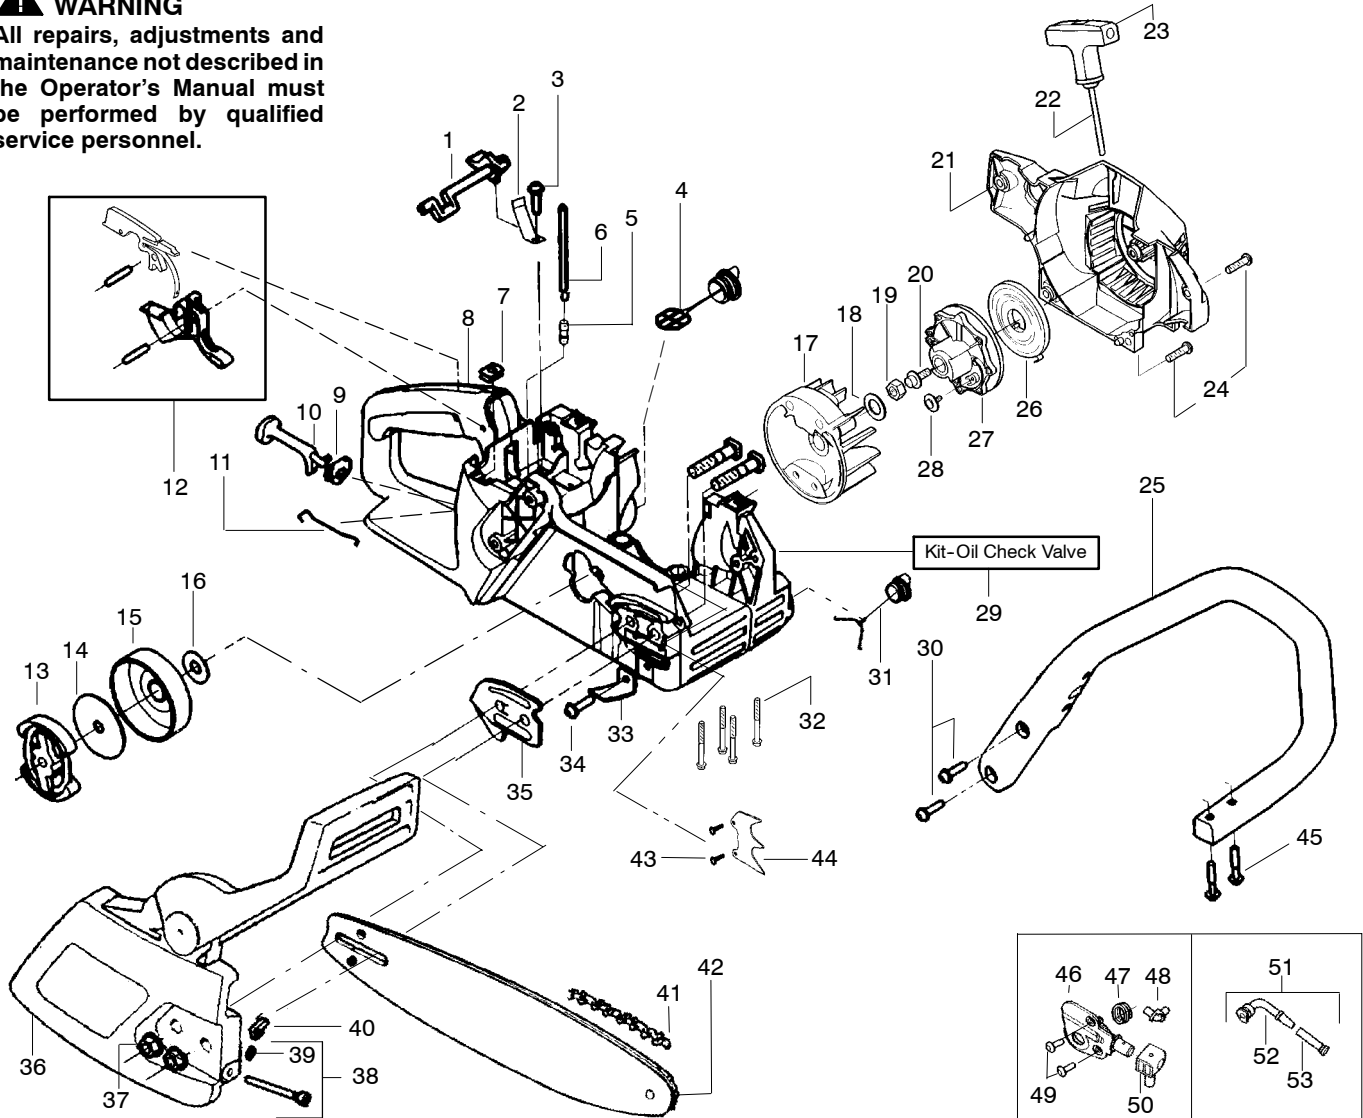

⚠ WARNING
All repairs, adjustments and maintenance not described in the Operator's Manual must be performed by qualified service personnel.

Ref.	Part No.	Description	Ref.	Part No.	Description	Ref.	Part No.	Description
1.	530038227	Lever-Switch (Includes Pin)	21.	530049335	Housing-Fan	40.	530015826	Pin-Bar Adjust
2.	530016149	Spring-Switch	22.	530069232	Kit-Rope	41.	952051211	Chain-16"
3.	530015775	Screw	23.	530056402	Handle-Starter	42.	530044899	Bar-16"
4.	530047192	Assy-Fuel Cap	24.	530015892	Screw	43.	530016439	Screw
5.	530023877	Fitting	25.	530059172	Handle-Front	44.	530014381	Kit-Spike (incl. #43)
6.	530069216	Kit-Fuel Line (Large)	26.	530027531	Spring-Starter	45.	530015940	Screw
7.	530015922	Nut-Speed	27.	530037817	Pulley-Starter	46.	530071259	Kit-Oil Pump (incl 47,48,50)
8.	530057470	Assy-Chassis	28.	530016080	Screw	47.	530037820	Gear-Worm Spring
9.	530049005	Grommet-Choke Knob	29.	530071666	Kit-Oil Check Valve	48.	530049477	Elbow-Oil Pickup
10.	530047989	Lever-Choke	30.	530015814	Screw	49.	530016064	Screw
11.	530037809	Wire-Throttle	31.	530010846	Assy-Oil Cap	50.	530019206	Seal Block
12.	530071832	Kit-Trigger & Lockout	32.	530016132	Screw	51.	530047663	Assy-Oil-Pickup (Incl. 52,53)
13.	530014949	Assy. - Clutch	33.	530029850	Chain Catcher	52.	530038373	Pickup-Oiler
14.	530015611	Washer-Clutch	34.	530015814	Screw	53.	530056533	Filter-Oil
15.	530047061	Assy-Drum W/brg.	35.	530038238	Plate-Bar Mounting			
16.	530015907	Washer - Thrust	36.	545139901	Assy-Chain Brake			
17.	530047534	Assy-Flywheel	37.	530015917	Nut-Bar Mounting			
18.	530015127	Washer-Flywheel	38.	530069611	Kit-Bar Adjust (incl. 39,40)			
19.	530016134	Nut-Flywheel	39.	530038593	Retainer-Bar Adjust			
20.	530015920	Screw						